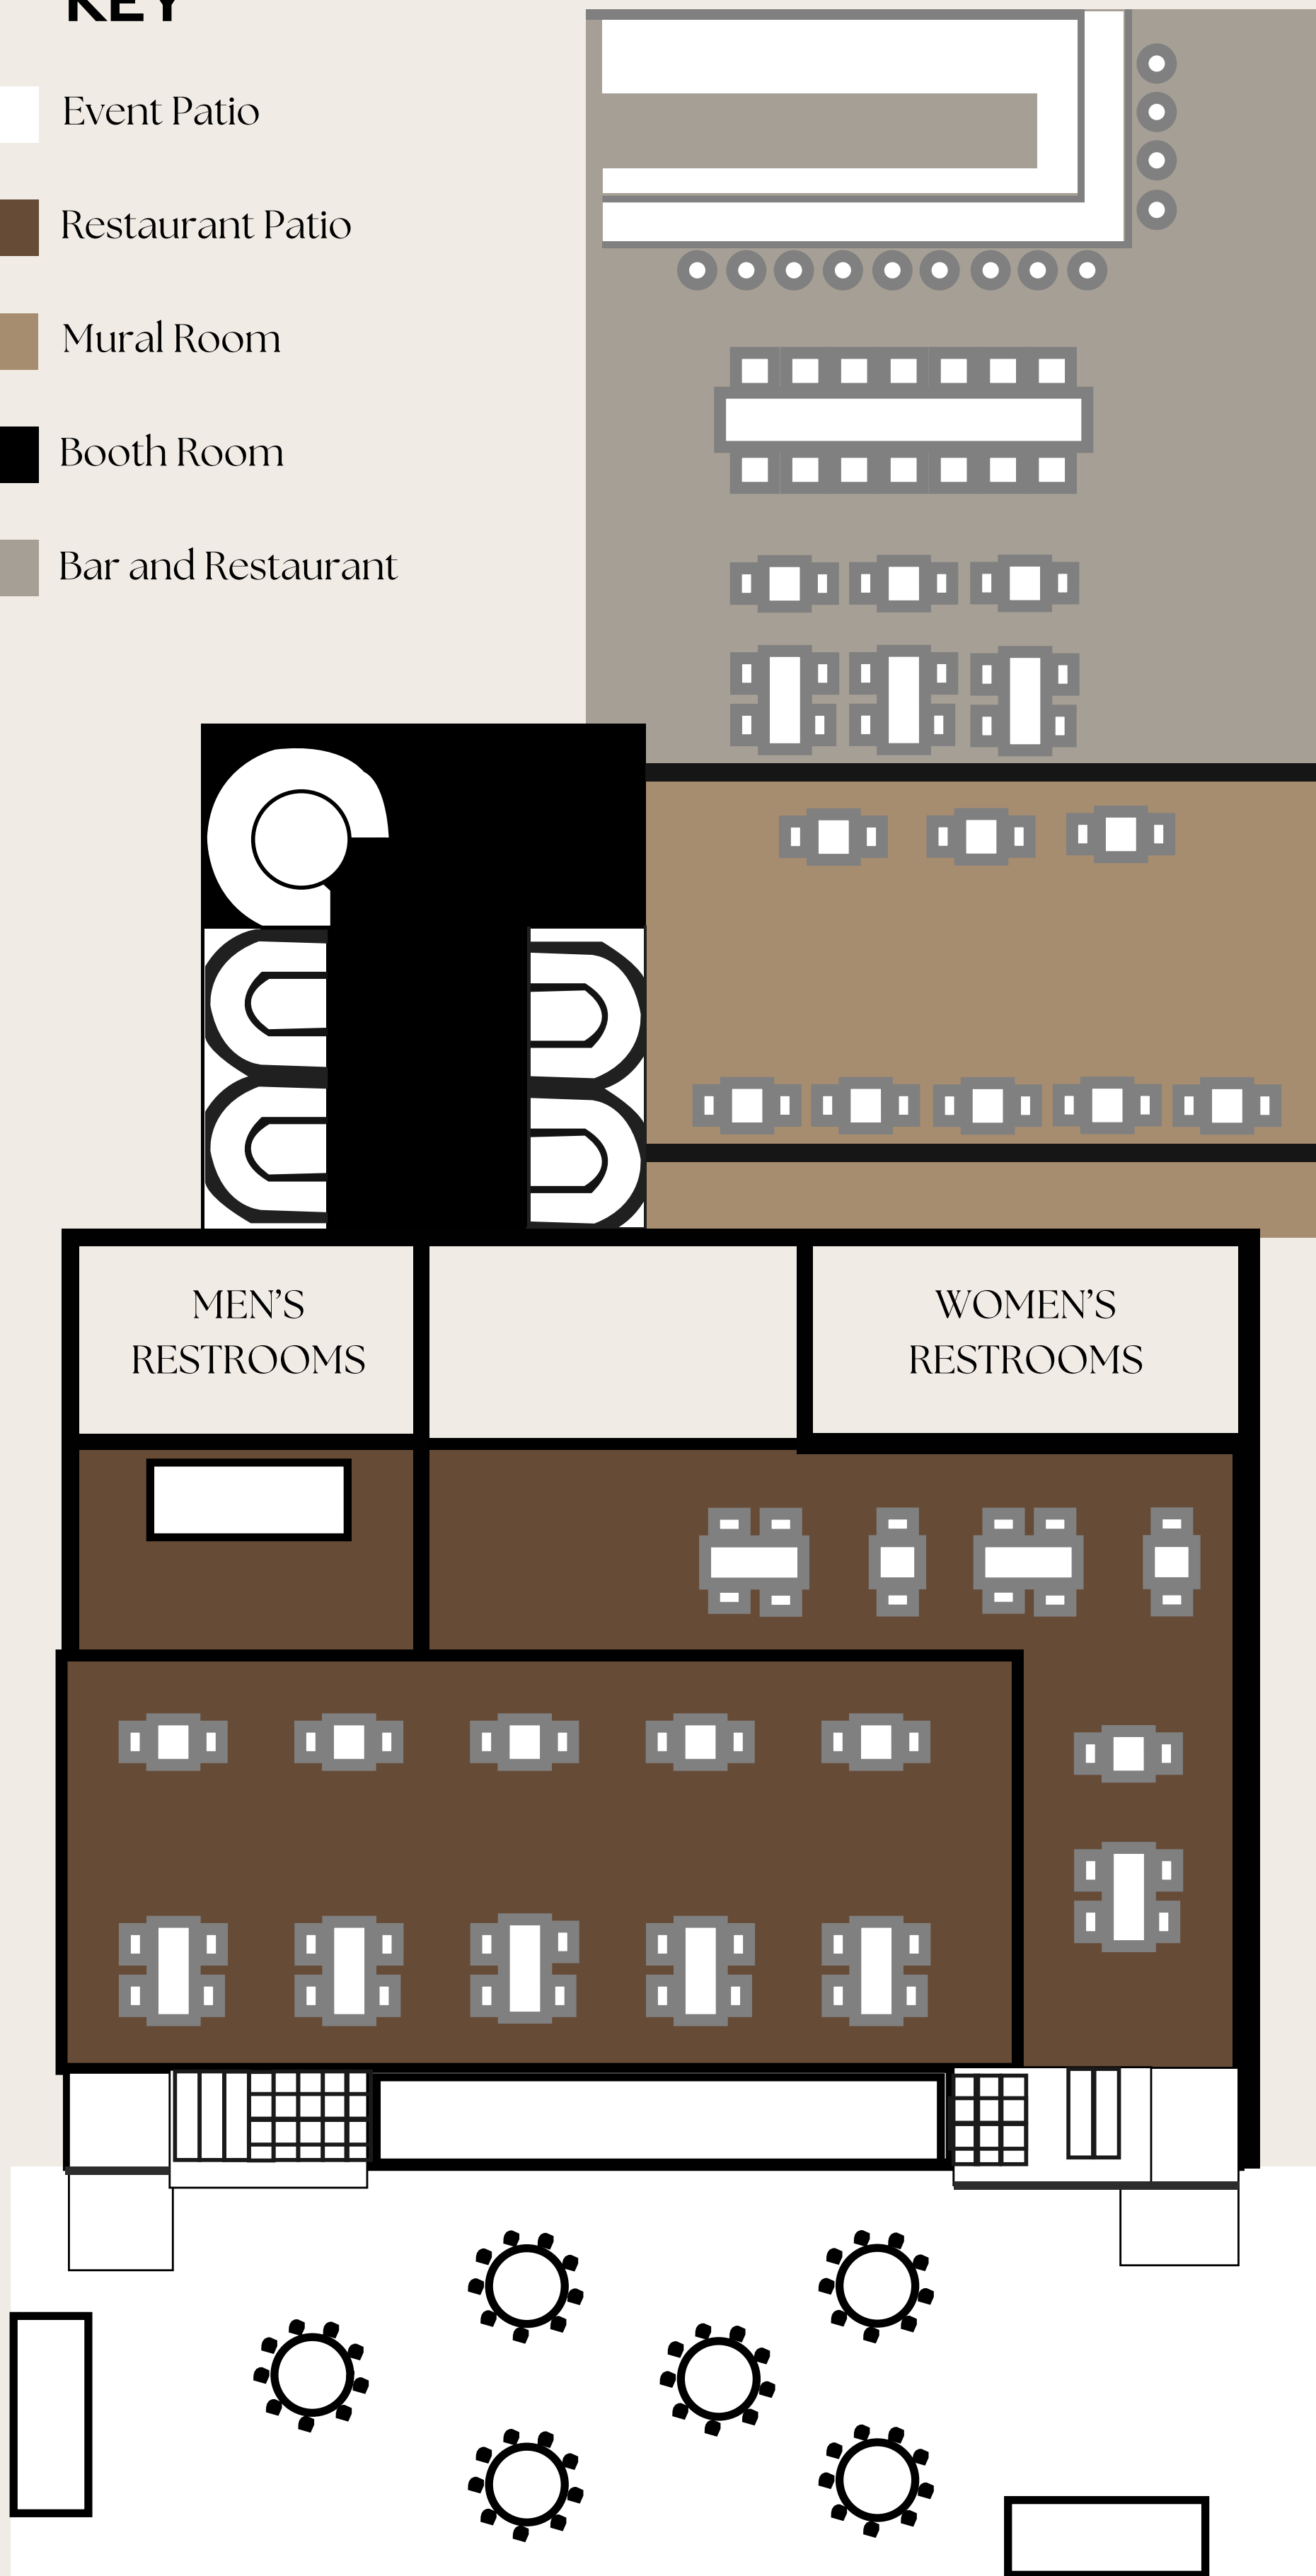

KEY

-  Event Patio
-  Restaurant Patio
-  Mural Room
-  Booth Room
-  Bar and Restaurant

PRODUCE ROW
EST. 1974

| | | | | | | |
|--|--|--|--|--|--|--|
| | | | | | | |
| EVENT PARKING  | | | | | | |
| | | | | | | |
| | | | | | | |

| |
|--|
| |
| |

| |
|---|
|  PRODUCE ROW |
|---|

PRODUCE ROW
EST. 1974